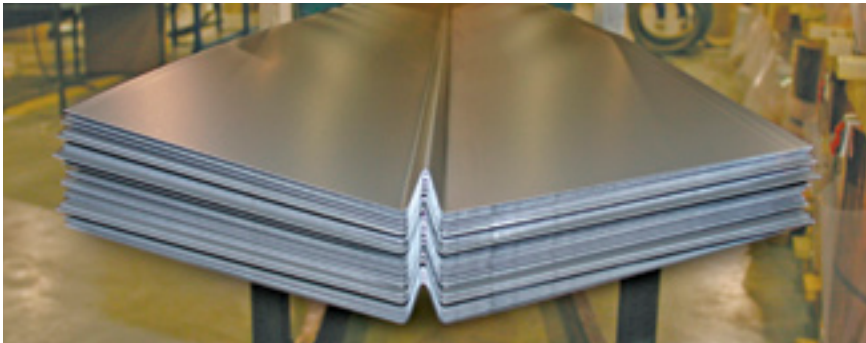

Capabilities

Roll Forming	Sheeting	Stamping
Embossing	Blanking	Extrusions
CAD Driven Forming	Shearing	
Lamination	Custom Lengths	

Products

Perimeter Edge Flashing	Window & Door Casings	Trim Coil
Drip Edge	Gutter Apron	Asphalt Drip
Valleys	Gutter Coil & Accessories	Gravel Stop
Step Flashing	Gutter Protection	Starter Strip
Soffit and Fascia	Copper Products	Base & Porch Flashing
Steel Siding	Columns	Underdecking

Materials

Aluminum	PET
Steel	PVC
Copper	Composites

A Subsidiary of MISA

QUALITY EDGE

2712 Walkent Drive
Walker, MI 49544
Phone: (888) 784-0878
Fax: (616) 735-3844
www.quality-edge.com